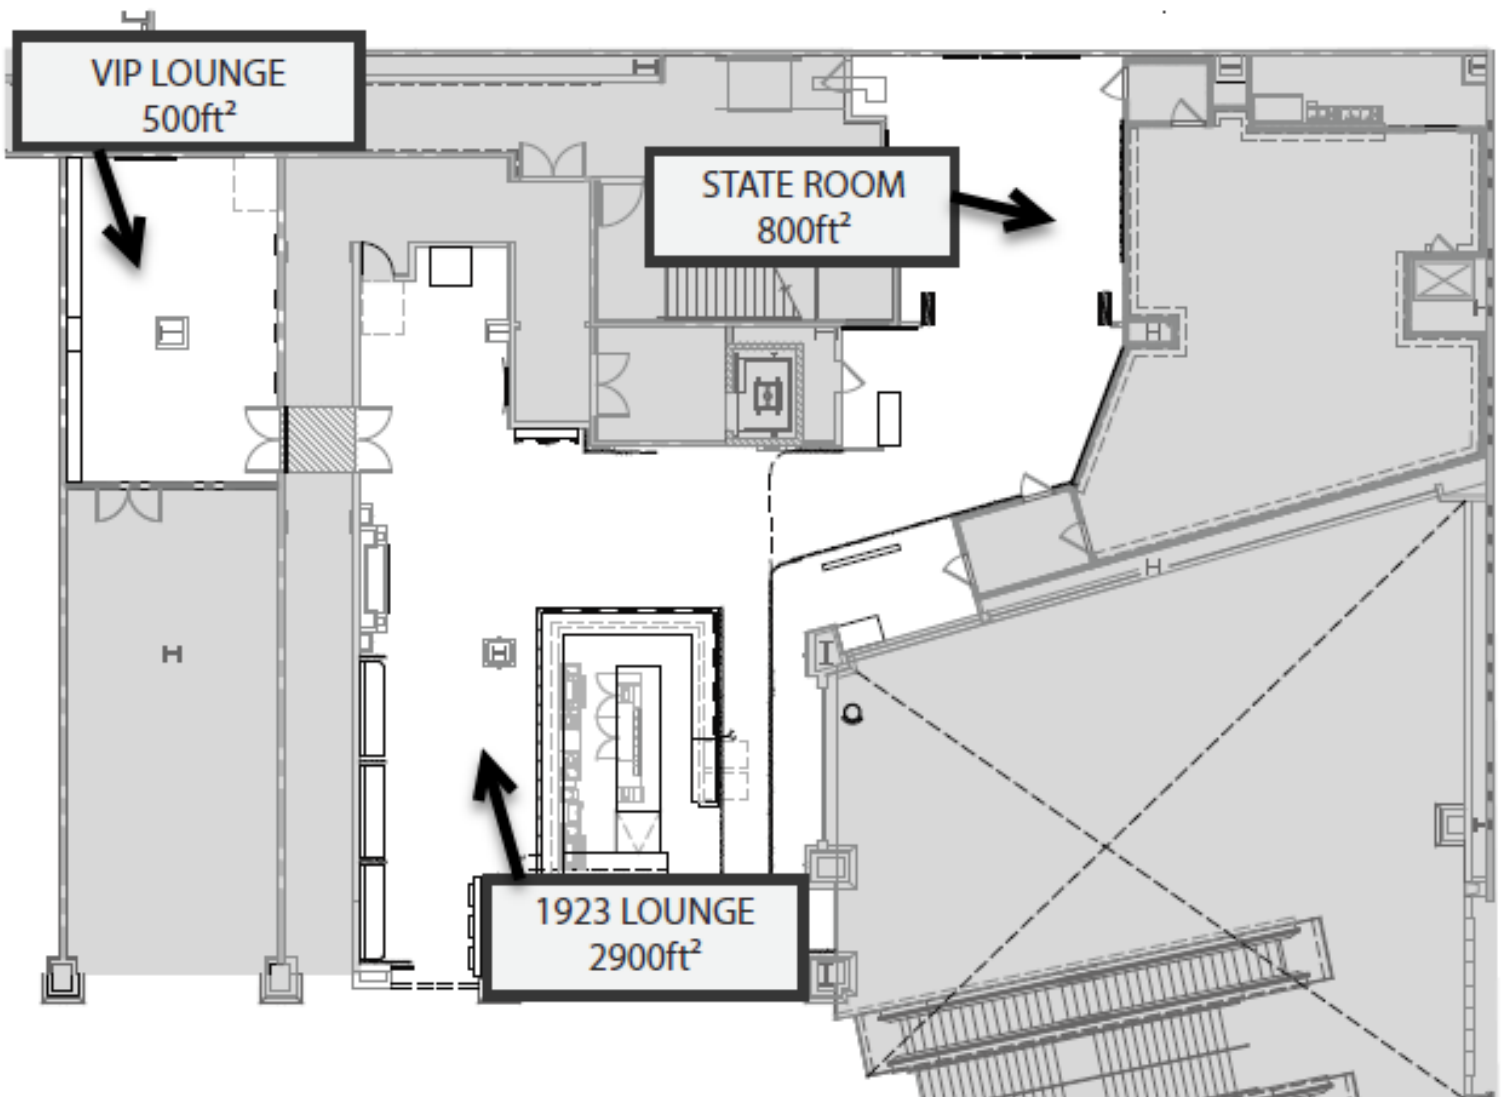

1923

PROHIBITION BAR

1923 Prohibition Bar
The Shoppes at Mandalay Place
3930 S. Las Vegas BLVD Suite 101
Las Vegas, NV 89119

Total Square Footage: 4200
1923 can handle up to 400
guests on a flow

1923 LOUNGE
Capacity: 260

VIP LOUNGE
Capacity: 40

STATE ROOM
Capacity: 50

For private events, please contact Candace at 702-586-8925 or visit us online at minus5experience.com