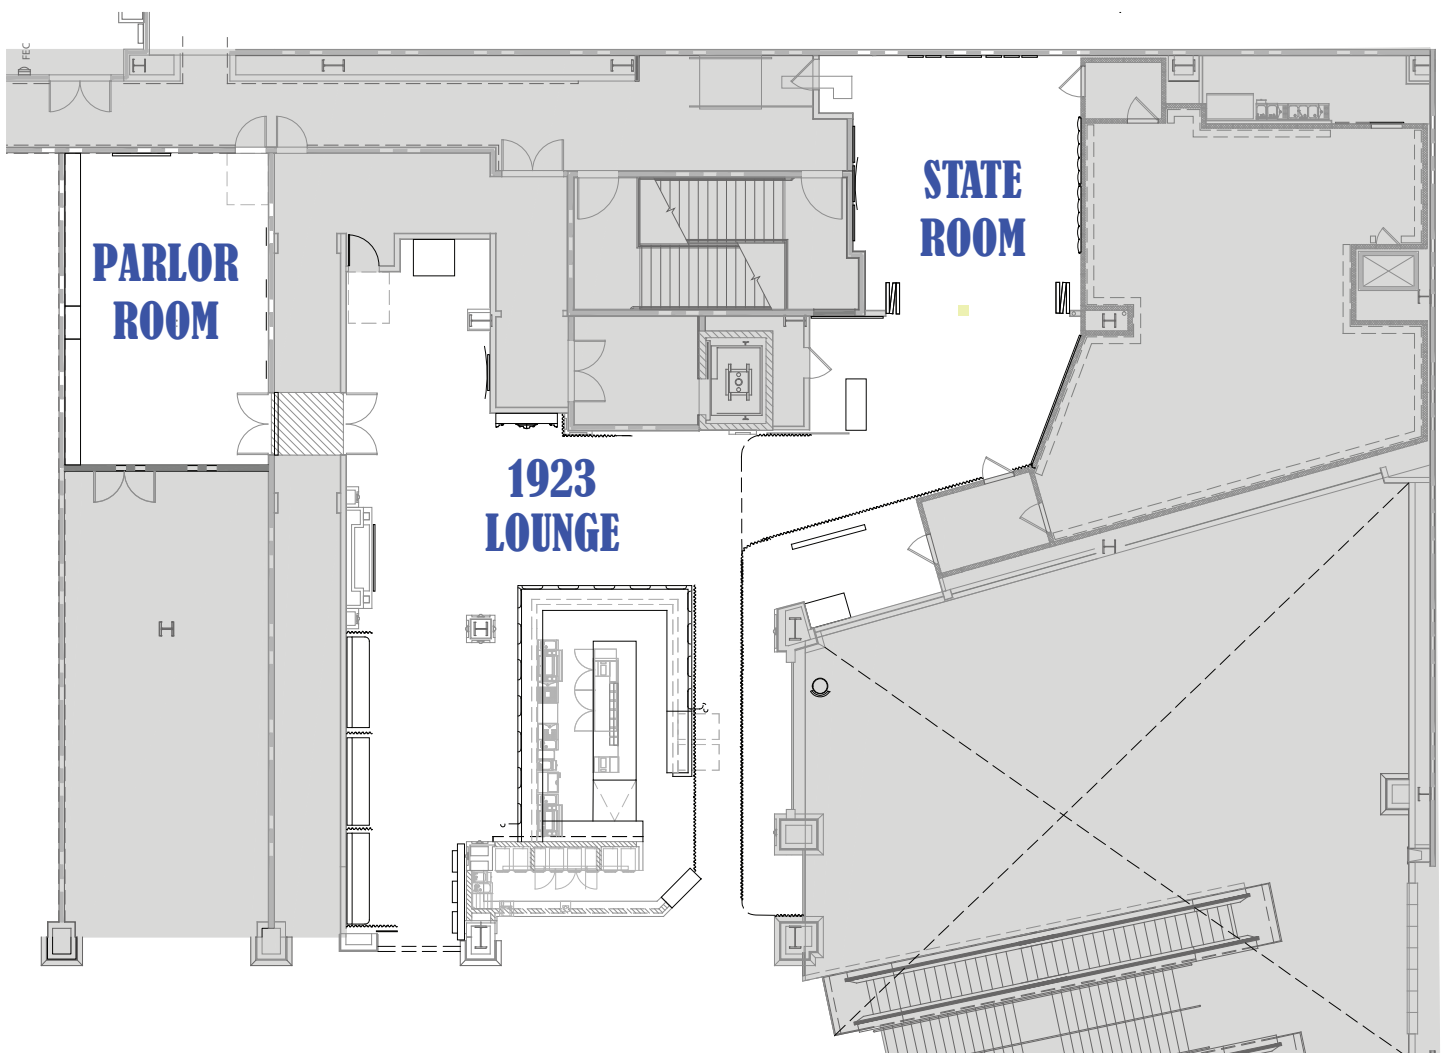

1923

PROHIBITION BAR

1923 Prohibition Bar
The Shoppes at Mandalay Place
3930 S. Las Vegas BLVD Suite 101
Las Vegas, NV 89119

Total Square Footage: 3700
1923 can handle up to 200
guests at once or 300+ guests
on flow.

1923 LOUNGE
Capacity: 120
Seated: 75

STATE ROOM
Capacity: 45
Seated: 25

PARLOR ROOM
Capacity: 35
Seated: 20

For private events, please contact Candace at 702-586-8925 or visit us online at minus5experience.com